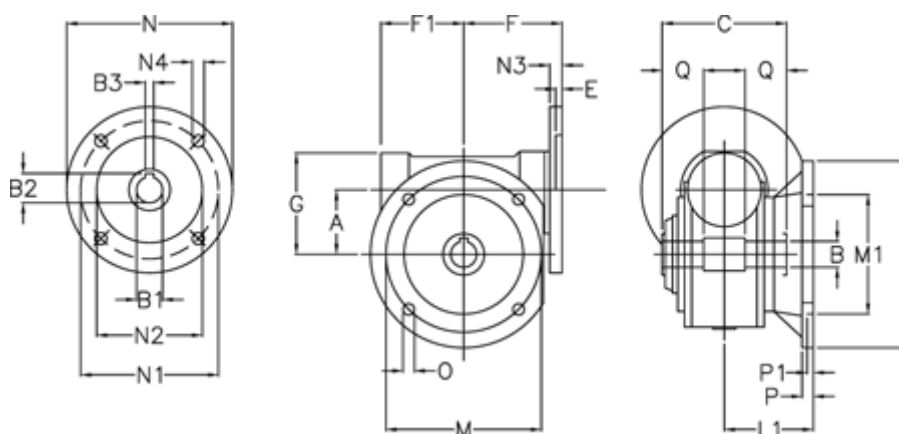

Data Sheet

Article number: 390213004054510

Description: Worm gear
VF 130-FC2-40-112B5, without lubrication

Measures

A = 130	F1 = 154	N2 = 180
B = 45 H7	G = 195	N3 = 17
B1 E7 = 28	L = 320	N4 = 13
B2 = 31.3	L1 = 137.5	O = 16
B3 H9 = 8	M = 255	P = 20
C = 165	M1 = 180	P1 = 12
E = 0.5	N = 250	Q = 52.5
F = 185	N1 = 215	